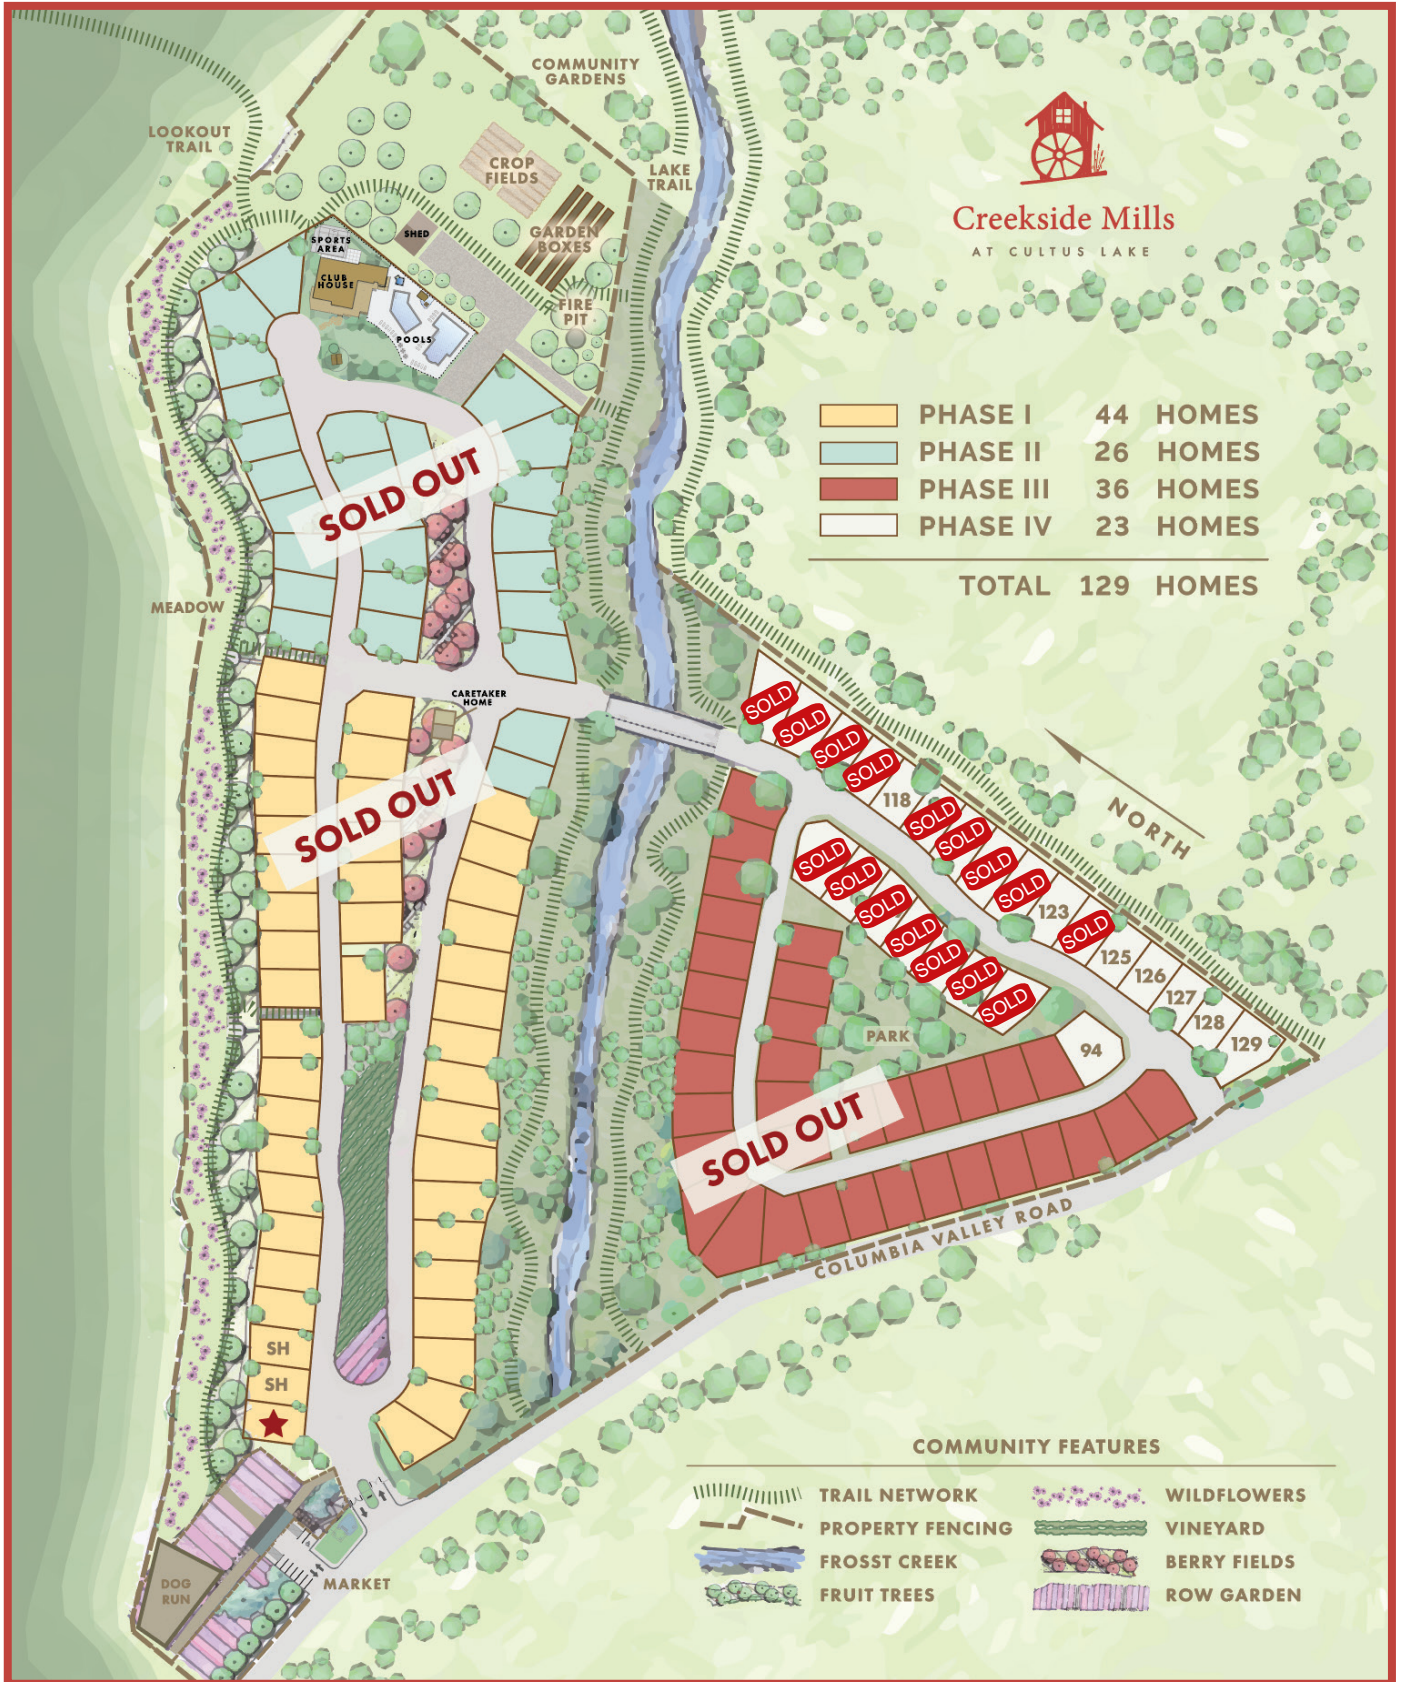

# SITE MAP

1687 COLUMBIA VALLEY ROAD, LINDELL BEACH, BC V2R 4X2 | CREEKSIDEMILLS.COM | TOLL FREE 1.877.901.3134

This is not an offering for sale. Any such offering can only be made with a disclosure statement. E. & O.E. Marketing and sales by Multiple Realty.