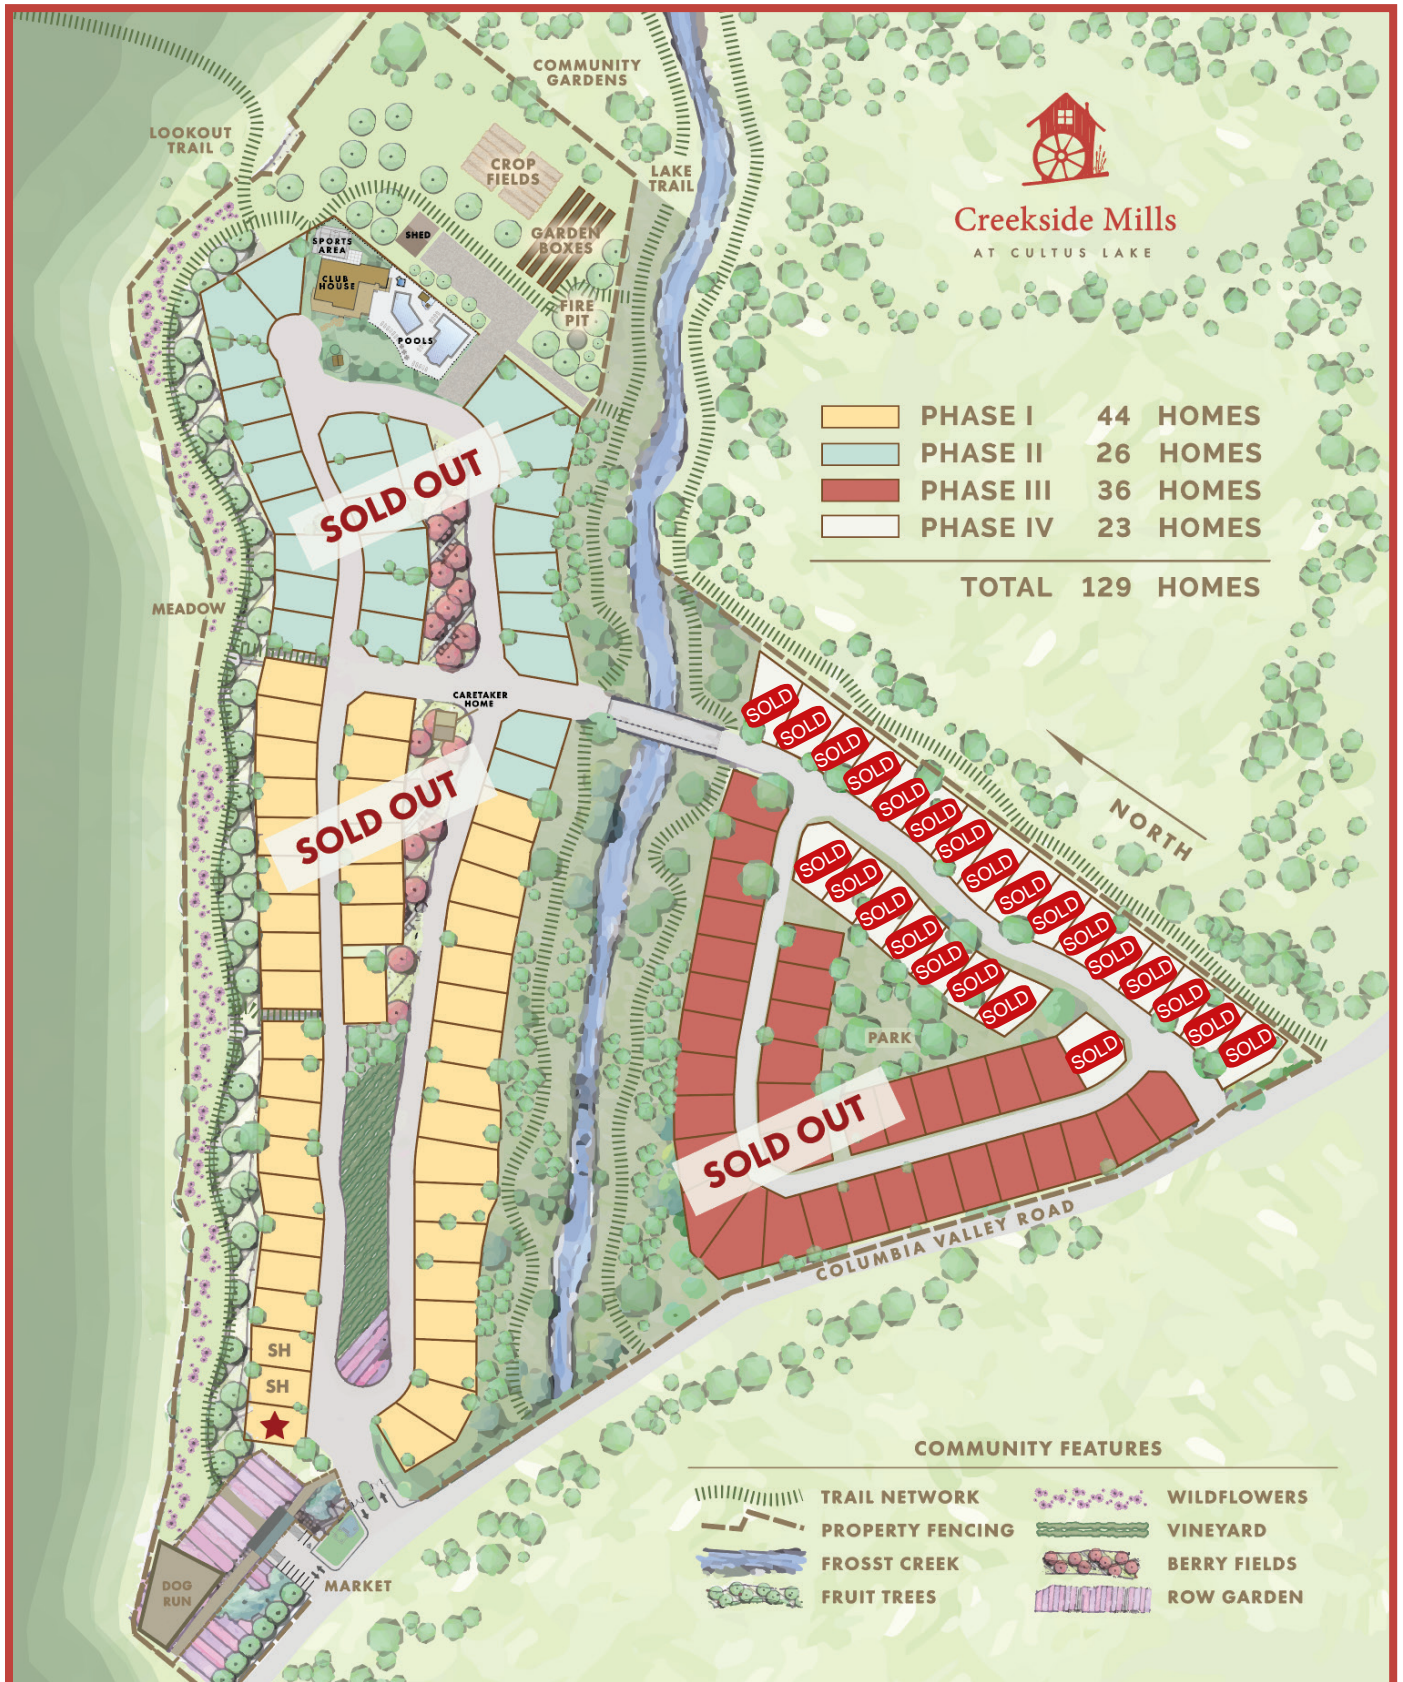

SITE MAP

1687 COLUMBIA VALLEY ROAD, LINDELL BEACH, BC V2R 4X2 | CREEKSIDEMILLS.COM | TOLL FREE 1.877.901.3134

This is not an offering for sale. Any such offering can only be made with a disclosure statement. E. & O.E. Marketing and sales by Multiple Realty.